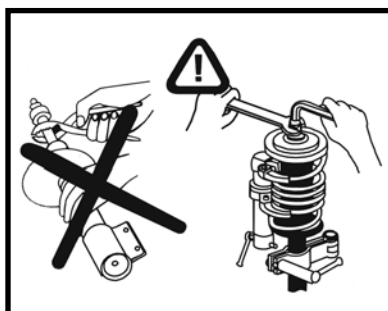

Excluded from warranty are:

1. Regular wear-out.
2. MONROE® products fitted contrary to application information in the MONROE® catalogue or its subsequent amendments.
3. MONROE® products which have been modified or damaged by incorrect mounting or incorrect use of the vehicle, contrary to the car manufacturers' specifications or MONROE®'s.
4. MONROE® products damaged by mounting on another car than indicated in the MONROE® catalogue or its subsequent amendments.
5. Shock absorbers with damaged piston rod or damaged oil seal due to holding the piston rod with a wrench or pliers instead of the correct tool.
6. Premature wear-out caused by re-use of damaged mounting parts such as: rubber dirt shields, damaged bump stops, etc.
7. Damages caused by an accident.
8. MONROE® products damaged while used in rally or racing sports.
9. Ride-Levelers with air sleeve abrasion caused by incorrect mounting.
10. Reconditioned or recycled MONROE® products.
11. Defects caused by lack of maintenance or maintenance wrongly executed on the vehicle.

In addition: All MONROE® products are developed and manufactured according to original suspension specifications from car manufacturers. MONROE® indicates in its catalogue the originally lowered models on which its products fit.